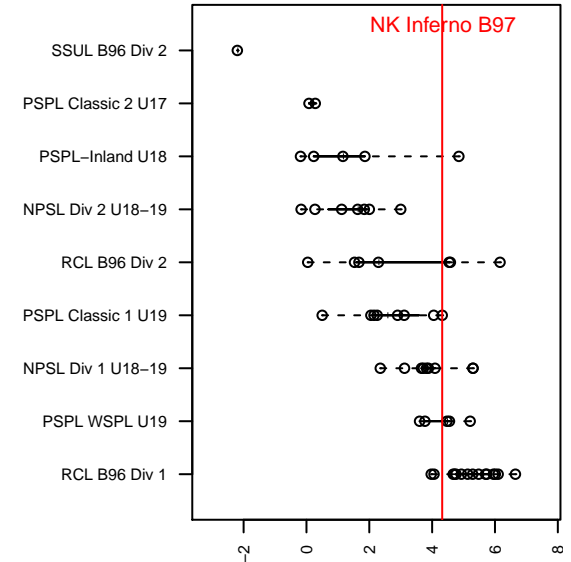

**attack and defense rating
relative to others at age
and all opponents in last 13 months**