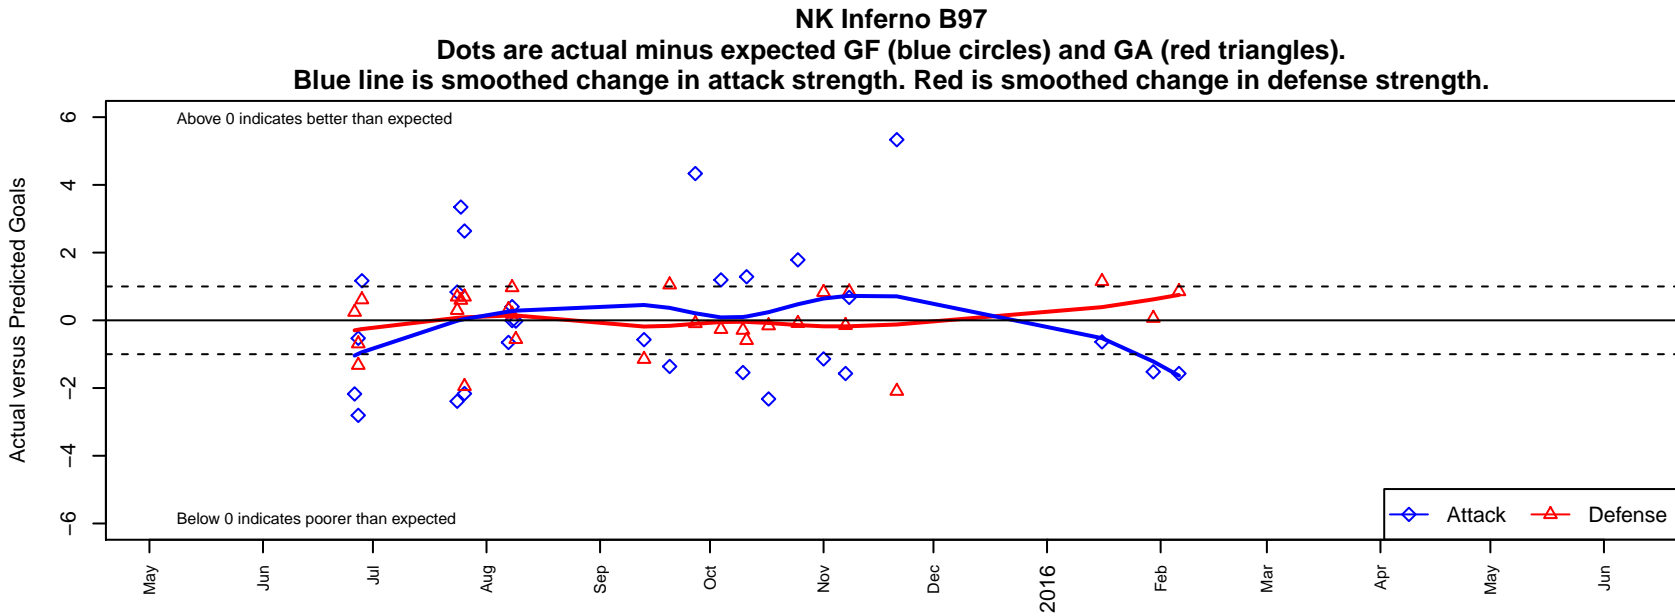

**attack and defense variance (black dot)
relative to other teams
and top 10 in region**

**attack and defense rating
relative to others at age
and all opponents in last 13 months**

NK Inferno B97

North Kitsap SC
Poulsbo, WA
B97 total strength=1682
attack=24.3 defense=18.58
fall league = PSPL Classic 1 U19
notes= moved up in age 2014

alt names used:
NKFC Inferno
NORTH KITSAP NKFC INFERNO (USA)

Venues played:
2015 Clash At the Border Bronze/Copper HS
2015 Crossfire Select BU17-18 Silver
2015 Mt Hood Challenge U17-19
2015 PSPL Classic 1 U19
2015 WA Cup HS Gold U18