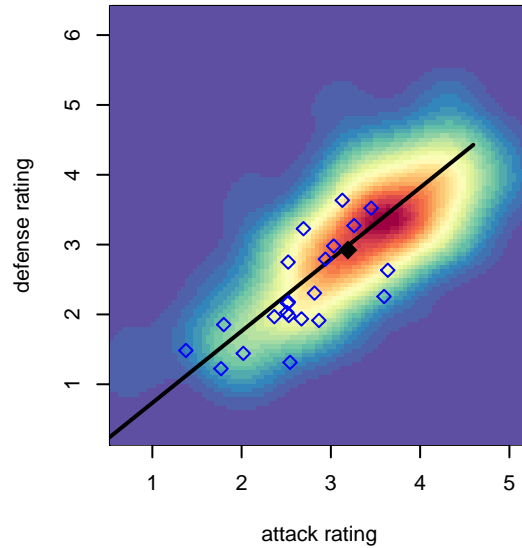

**attack and defense rating
relative to others at age
and all opponents in last 13 months**